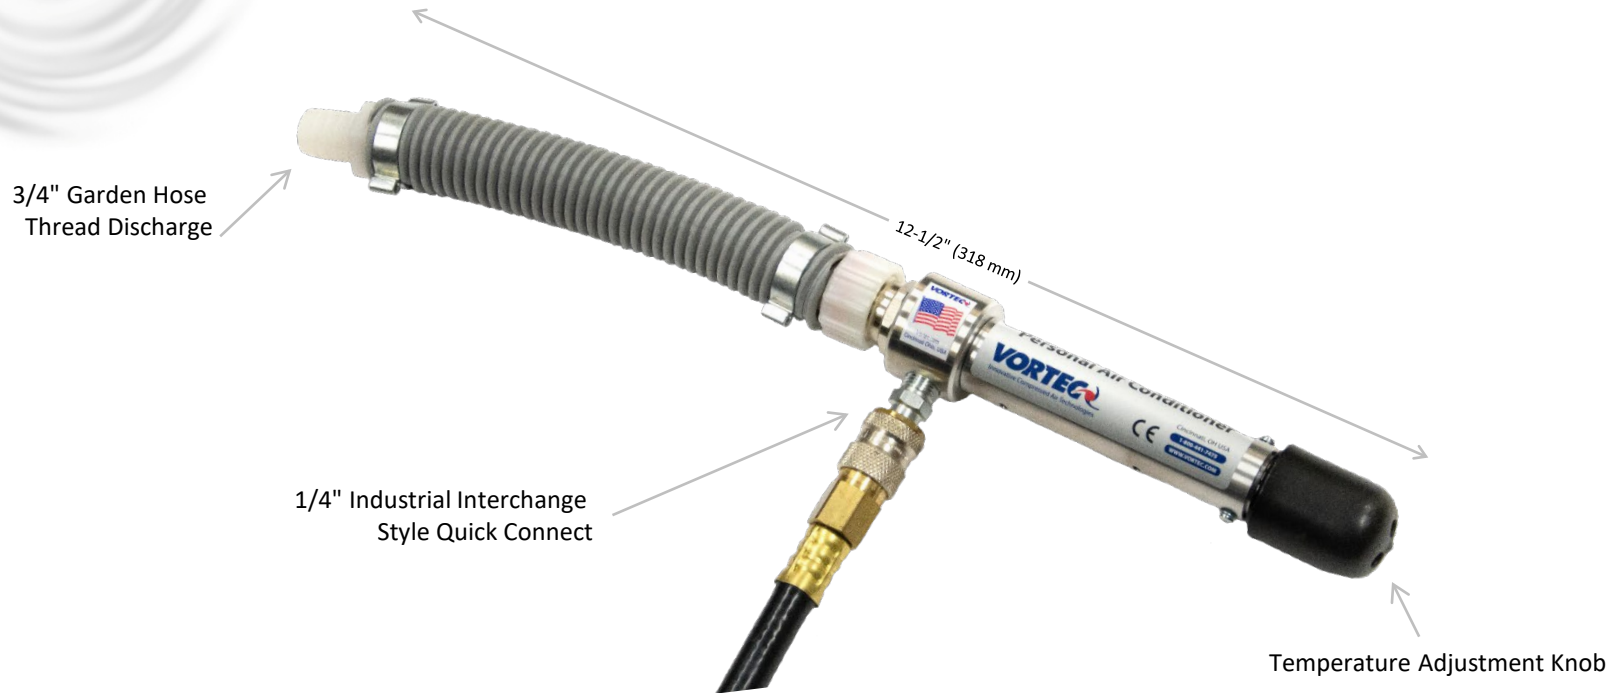

Vortec Cooling Vest (for use with Vortec Cooling Tube)

Models CoolingVest-L, -XL, 2XL

SPECIFICATIONS		
Product	Girth	
	inches	cm
CoolingVest-L (Large)	36 - 41	91 - 104
CoolingVest-XL (X-Large)	41 - 46	104 - 117
CoolingVest-2XL (XX-Large)	46 to 52	117 - 132

Vortec Cooling Tube

Model 228x5

SPECIFICATIONS

Product	Description	Cooling Capacity		Air Consumption		Temperature Drop	
		BTU/hr	Watts	SCFM	SLPM	°F	°C
22825	Cooling tube	1500	440	25	708	60	33
22835	Cooling tube	2500	733	35	99	60	33